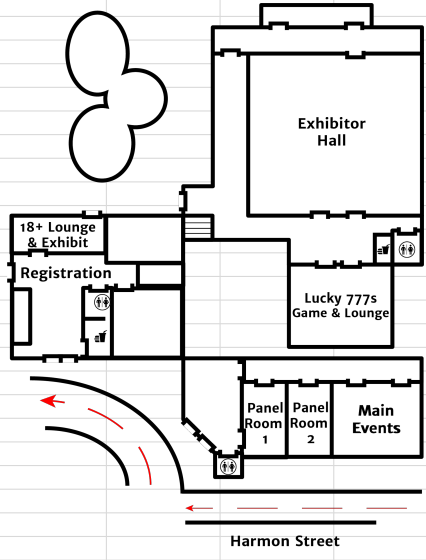

TIME FRAMES	GAME CORNER TCG (ZEUS)	LUCKY 7'S LOUNGE (ZEUS)	MAIN EVENTS (APOLLO 5-8)	PANEL ROOM 1 (APOLLO 1-2)	PANEL ROOM 2 (APOLLO 3-4)	BARR'S 18+ LOUNGE (ALEXIS GARDENS)	
10:00 AM	CLOSED	CLOSED	CLOSED	CLOSED	CLOSED	CLOSED	
10:30 AM							
11:00 AM							
11:30 AM	OPEN FREE PLAY	Luna Flares Pokemon Tournament and Challenges	SETUP	K-pop Random Play Dance (RPD) with Follow Up!	SPECIAL GUEST AUTOGTAPHS	18+ Sponsored Panel	
12:00 PM							
12:30 PM							
1:00 PM							
1:30 PM							
2:00 PM	MAGIC THE GATHERING Focus TCG	OTAKU CASINO	OPENING CEREMONIES	SETUP	SETUP	SETUP	
2:30 PM			IWASAKI PERFORMANCE				
3:00 PM			SETUP				
3:30 PM	POKMEON Focus TCG	OTAKU CASINO	DECAYING TIGERS	How to find Anime to Watch	Digital vs Traditional Art with @indiglogirl Jennifer Messman	Meet Vamplette for Autographs	
4:00 PM			BLACK ROSE	SETUP			
4:30 PM		POKEMON SNAP SCAVENGER CHECK	ANIME VS VIDEO GAMES - GUITAR BATTLE	SETUP	ANIME BINGO	LOLITA PANEL w/ RinRin Doll and Misa Light	TWERKING WITH VAMLETTE
5:00 PM							
5:30 PM		YU-GI-OH Focus TCG		LIP SYNC FOR YOUR COSPLAY	SETUP	Genshin Impact special Guest panel w/ Lizzie and Brandon	Meet Mizzi Mie for Autographs
6:00 PM							
6:30 PM	KPOP RAVE			Savage shinobi / shinobi.us	WEREWOLF GAME	KAROKE ALL AGES	ECCHI GAMES 4LIFE
7:00 PM							
7:30 PM							
8:00 PM	CLOSED	CLOSED	CLOSED	BREAKDOWN	BREAKDOWN	BREAKDOWN	
8:30 PM							
9:00 PM							
9:30 PM	CLOSED	CLOSED	CLOSED	CLOSED	CLOSED	CLOSED	
10:00 PM							
10:30 PM							
11:00 PM	CLOSED	CLOSED	CLOSED	CLOSED	CLOSED	CLOSED	
11:30 PM							
12:00 AM							
12:30 AM	CLOSED	CLOSED	CLOSED	CLOSED	CLOSED	CLOSED	
1:00 AM							

MAP

REGISTRATION		
PANEL ROOM 1	160	100
PANEL ROOM 3	160	100
MAIN EVENTS	320	275
LUCKY 777'S GAME & LOUNGE	500	350
18+ LOUNGE & EXHIBIT	140	70
EXHIBITOR HALL	1600	1000
	2880	1895