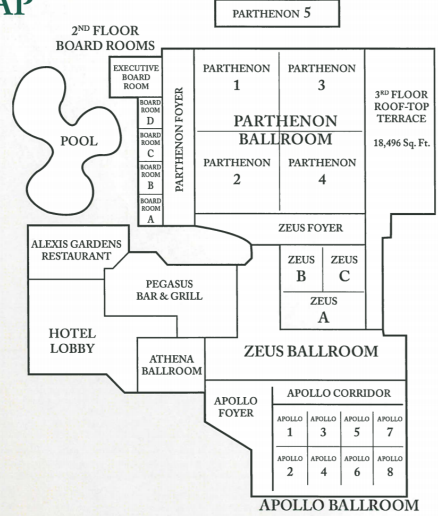

TIME FRAMES	GAME CORNER TCG (ZEUS)	LUCKY 7'S LOUNGE (ZEUS)	MAIN EVENTS (APOLLO 5-8)	PANEL ROOM 1 (APOLLO 1-2)	PANEL ROOM 2 (APOLLO 3-4)	BARR'S 18+ LOUNGE (ALEXIS GARDENS)	
10:00 AM	CLOSED	CLOSED	CLOSED	CLOSED	CLOSED	CLOSED	
10:30 AM							
11:00 AM							
11:30 AM	OPEN FREE PLAY	Luna Flares Pokemon Tournament and Challenges	SETUP	K-pop Random Play Dance (RPD) with Follow Up!	SPECIAL GUEST AUTOGTAPHS	18+ Sponsored Panel	
12:00 PM							
12:30 PM							
1:00 PM							
1:30 PM							
2:00 PM	MAGIC THE GATHERING Focus TCG	OTAKU CASINO	OPENING CEREMONIES	SETUP	SETUP	SETUP	
2:30 PM			IWASAKI PERFORMANCE				
3:00 PM			SETUP				
3:30 PM	POKMEON Focus TCG	OTAKU CASINO	DECAYING TIGERS	How to find Anime to Watch	Digital vs Traditional Art with @indiglogirl Jennifer Messman	Meet Vamplette for Autographs	
4:00 PM			BLACK ROSE	SETUP			
4:30 PM		POKEMON SNAP SCAVENGER CHECK	ANIME VS VIDEO GAMES - GUITAR BATTLE	SETUP	ANIME BINGO	LOLITA PANEL w/ RinRin Doll and Misa Light	TWERKING WITH VAMLETTE
5:00 PM							
5:30 PM		YU-GI-OH Focus TCG		LIP SYNC FOR YOUR COSPLAY	SETUP	Genshin Impact special Guest panel w/ Lizzie and Brandon	Meet Mizzi Mie for Autographs
6:00 PM							
6:30 PM	KPOP RAVE			Savage shinobi / shinobi.us	WEREWOLF GAME	KAROKE ALL AGES	ECCHI GAMES 4LIFE
7:00 PM							
7:30 PM							
8:00 PM	CLOSED	CLOSED	CLOSED	BREAKDOWN	BREAKDOWN	BREAKDOWN	
8:30 PM							
9:00 PM							
9:30 PM	CLOSED	CLOSED	CLOSED	CLOSED	CLOSED	CLOSED	
10:00 PM							
10:30 PM							
11:00 PM	CLOSED	CLOSED	CLOSED	CLOSED	CLOSED	CLOSED	
11:30 PM							
12:00 AM							
12:30 AM	CLOSED	CLOSED	CLOSED	CLOSED	CLOSED	CLOSED	
1:00 AM							

MAP

REGISTRATION		
PANEL ROOM 1	160	100
PANEL ROOM 3	160	100
MAIN EVENTS	320	275
LUCKY 777'S GAME & LOUNGE	500	350
18+ LOUNGE & EXHIBIT	140	70
EXHIBITOR HALL	1600	1000
	2880	1895